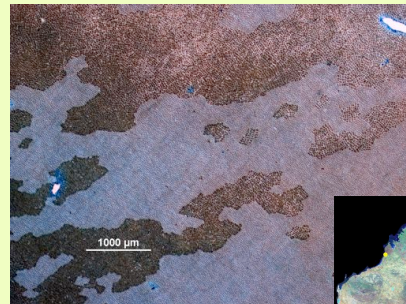

# SOUTHERN AUSTRALIAN SPECIES OF *Porphyra* AT A GLANCE

(microscope views are in blue; the coin scale is 24mm or almost 1" wide)

## I. Plants grow on other algae (epiphytic)

*Porphyra woolhousiae*

## II. Plants grow on rock

Plants fairly **tough**.  
Male spermatangia occur in **broken** patches

*Porphyra columbina*

*Porphyra lucasii*

Plants **delicate**.  
Male spermatangia in **strips** from the blade edge inwards