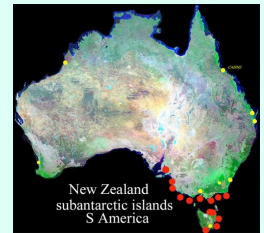

SOUTHERN AUSTRALIAN SPECIES OF *Porphyra* AT A GLANCE

(microscope views are in blue; the coin scale is 24mm or almost 1" wide)

I. Plants grow on other algae (epiphytic)

II. Plants grow on rock

Plants fairly **tough**.
Male spermatangia occur in **broken** patches

Plants **delicate**.
Male spermatangia in **strips** from the blade edge inwards