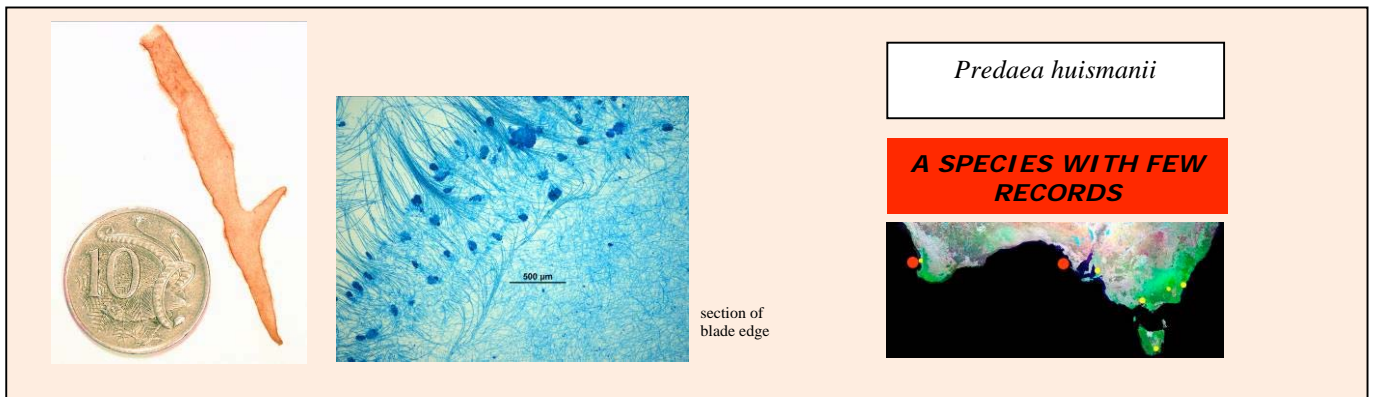

SOUTHERN AUSTRALIAN SPECIES OF *NEMASTOMATACEAE* AT A GLANCE

(microscope views are in blue; the coin scale is 24mm or almost 1" wide)

I. LEAFY (foliose), SLIPPERY BLADES

II. LEAFY (foliose) GRISTLY BLADES

III. FORKED, SLIPPERY FLAT BRANCHES

III. FORKED GRISTLY FLAT BRANCHES