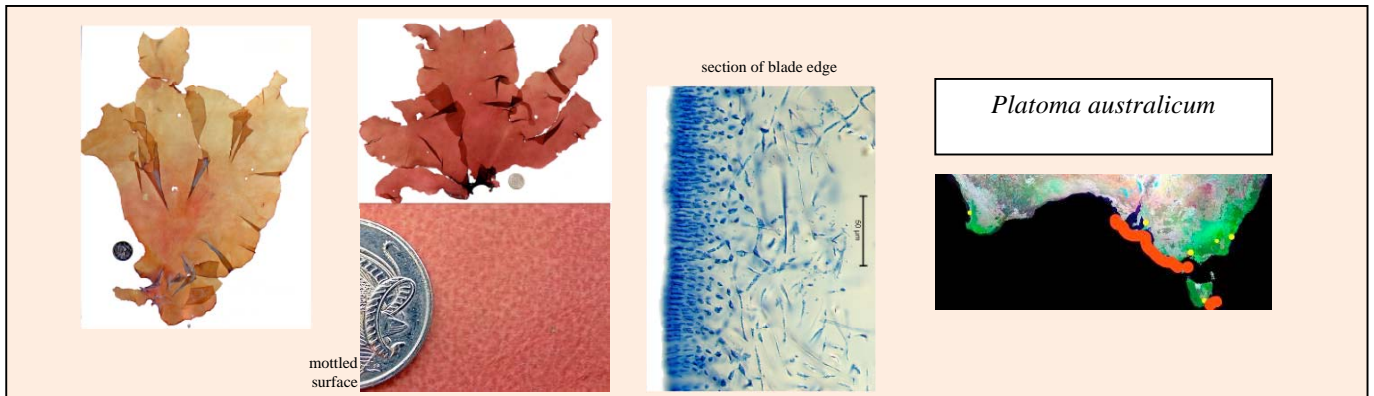

SOUTHERN AUSTRALIAN SPECIES OF *NEMASTOMATACEAE* AT A GLANCE

(microscope views are in blue; the coin scale is 24mm or almost 1" wide)

I. LEAFY (foliose), SLIPPERY BLADES

II. LEAFY (foliose) GRISTLY BLADES

III. FORKED, SLIPPERY FLAT BRANCHES

III. FORKED GRISTLY FLAT BRANCHES