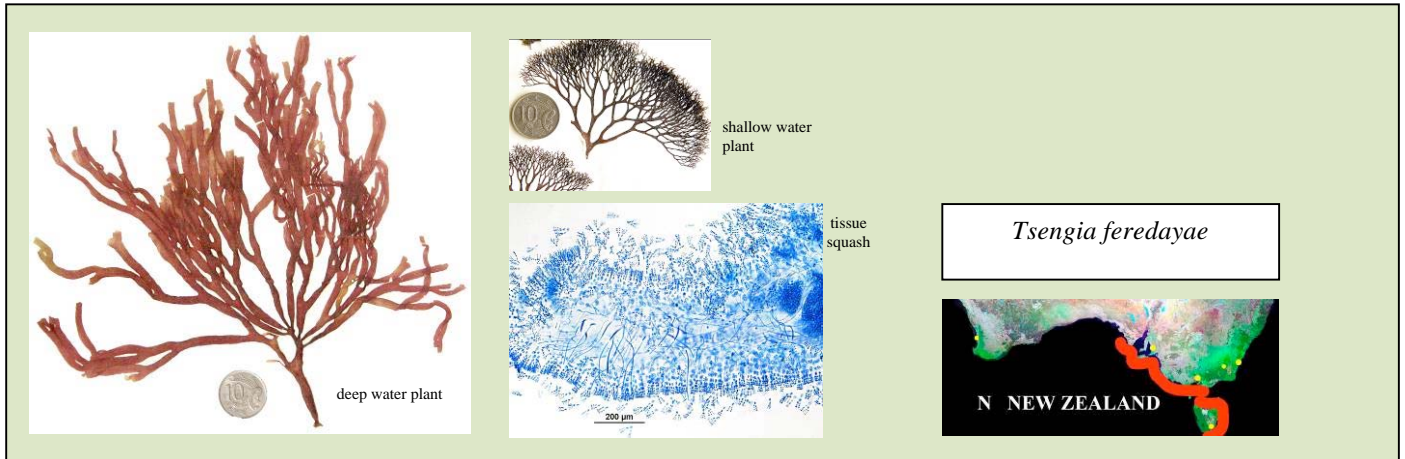

SOUTHERN AUSTRALIAN SPECIES OF *NEMASTOMATACEAE* AT A GLANCE

(microscope views are in blue; the coin scale is 24mm or almost 1" wide)

I. LEAFY (foliose), SLIPPERY BLADES

II. LEAFY (foliose) GRISTLY BLADES

III. FORKED, SLIPPERY FLAT BRANCHES

III. FORKED GRISTLY FLAT BRANCHES