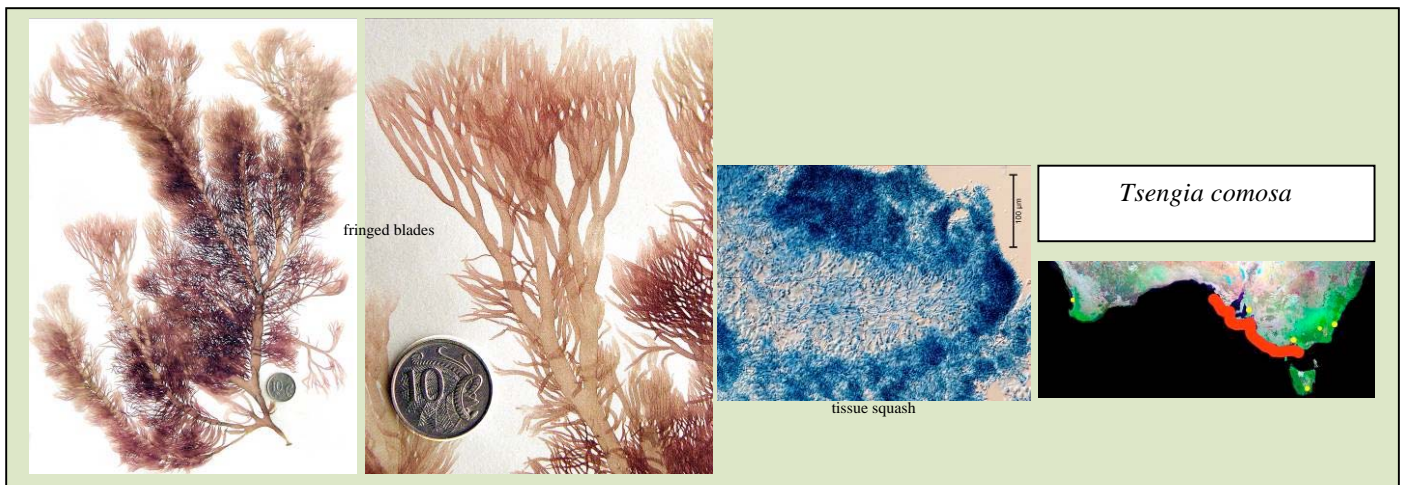

SOUTHERN AUSTRALIAN SPECIES OF *NEMASTOMATACEAE* AT A GLANCE

(microscope views are in blue; the coin scale is 24mm or almost 1" wide)

I. LEAFY (foliose), SLIPPERY BLADES

II. LEAFY (foliose) GRISTLY BLADES

III. FORKED, SLIPPERY FLAT BRANCHES

III. FORKED GRISTLY FLAT BRANCHES