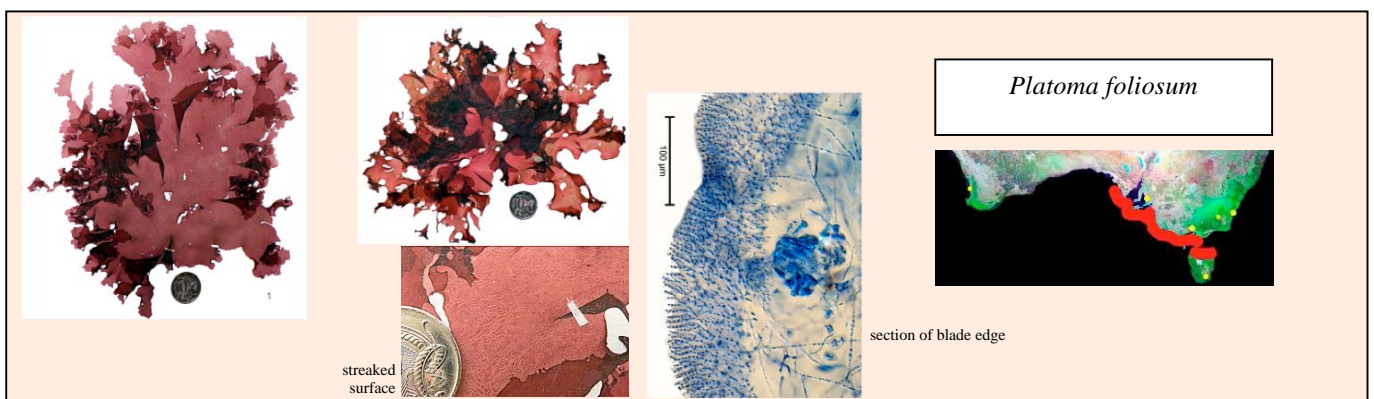

SOUTHERN AUSTRALIAN SPECIES OF *NEMASTOMATACEAE* AT A GLANCE

(microscope views are in blue; the coin scale is 24mm or almost 1" wide)

I. LEAFY (foliose), SLIPPERY BLADES

II. LEAFY (foliose) GRISTLY BLADES

III. FORKED, SLIPPERY FLAT BRANCHES

III. FORKED GRISTLY FLAT BRANCHES