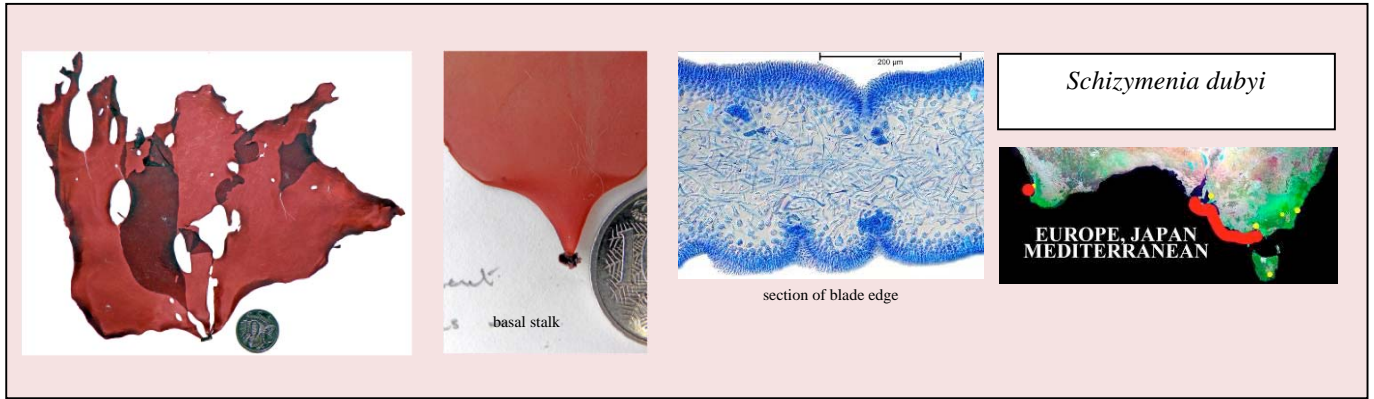

SOUTHERN AUSTRALIAN SPECIES OF *NEMASTOMATACEAE* AT A GLANCE

(microscope views are in blue; the coin scale is 24mm or almost 1" wide)

I. LEAFY (foliose), SLIPPERY BLADES

II. LEAFY (foliose) GRISTLY BLADES

III. FORKED, SLIPPERY FLAT BRANCHES

III. FORKED GRISTLY FLAT BRANCHES